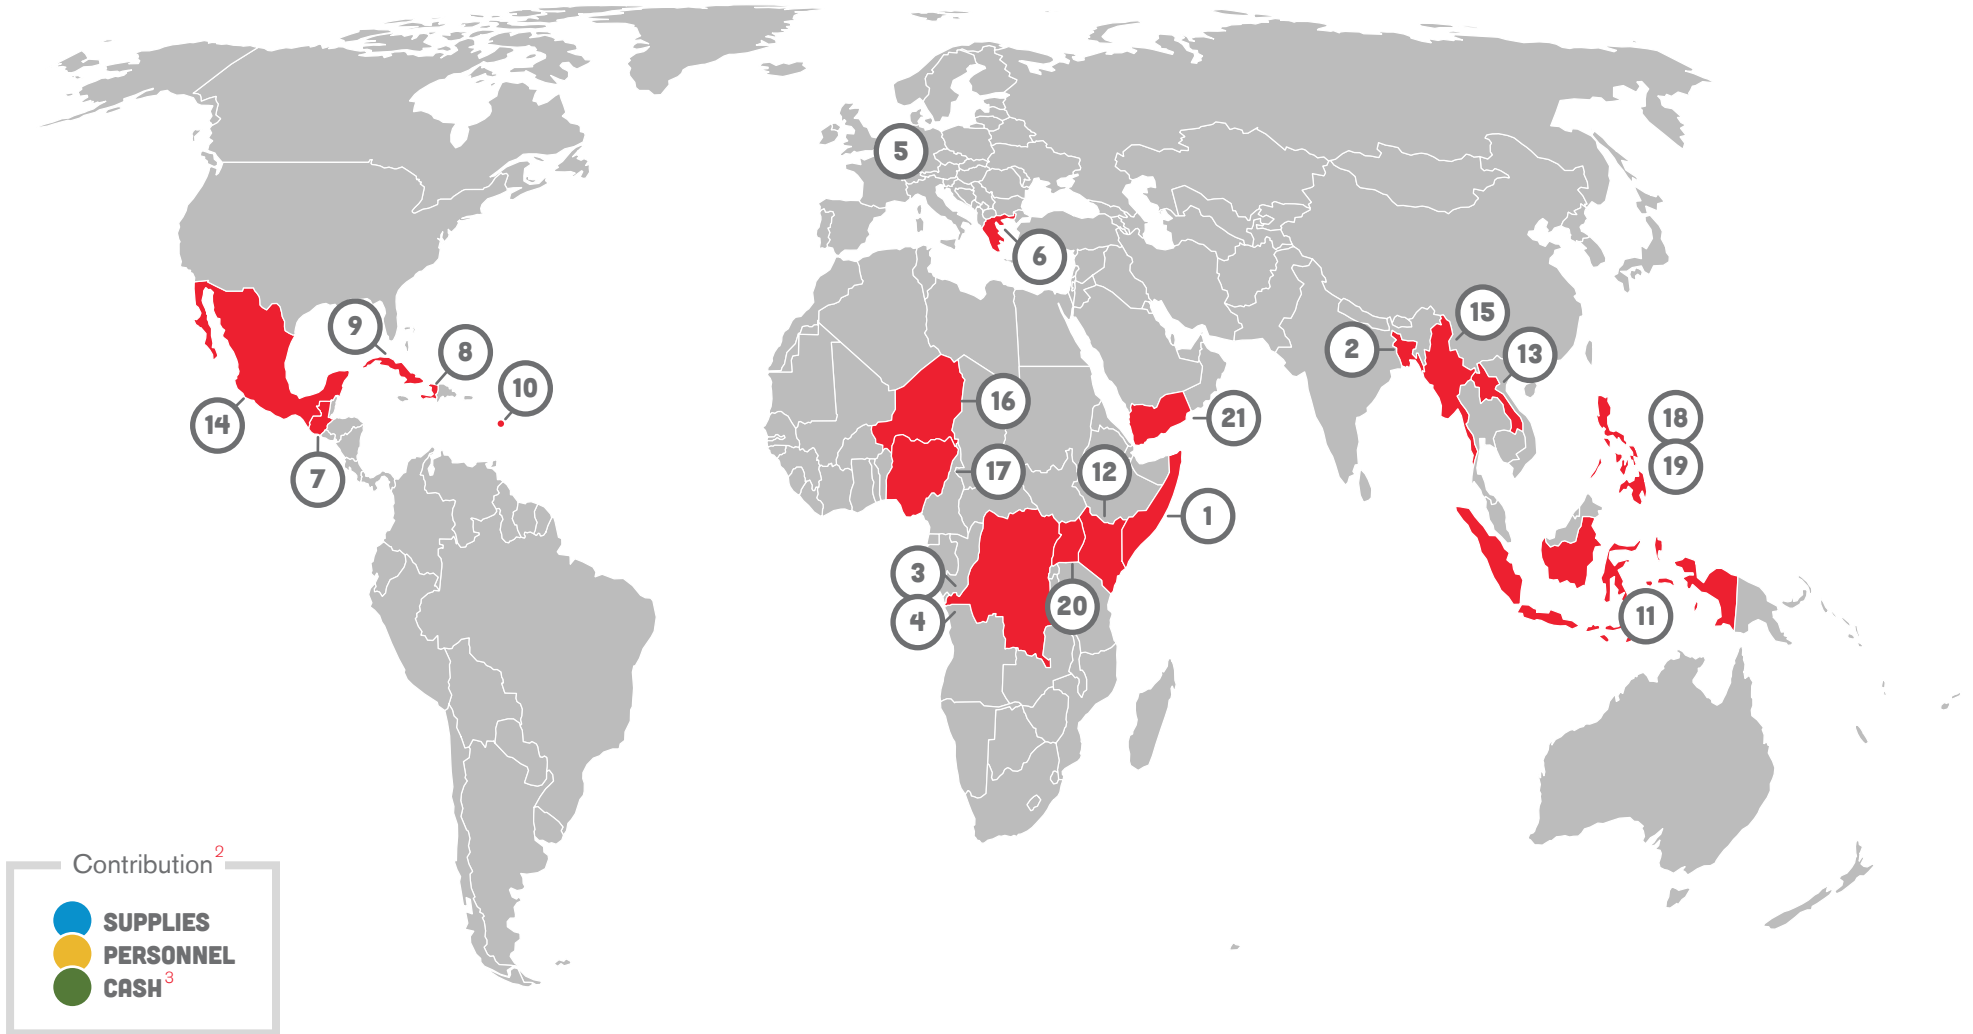

International Disaster Response¹ | Calendar Year 2018

● 1. Africa Drought and Food Crisis	● 8. Haiti Earthquake	●● 15. Myanmar Complex Emergency
●● 2. Bangladesh Population Movement	● 9. Hurricane Irma	● 16. Niger Complex Emergency
●● 3. DR Congo Ebola Outbreak	● 10. Hurricane Maria	●● 17. Nigeria Floods
● 4. DR Congo Population Movement	●● 11. Indonesia Earthquakes and Tsunami	● 18. Philippines Tropical Storm Tembin
● 5. Europe Population Movement	●● 12. Kenya Floods	● 19. Typhoon Mangkhut
● 6. Greece Wildfires	● 13. Laos Dam Collapse and Floods	● 20. Uganda Population Movement
● 7. Guatemala Volcano	●● 14. Mexico Earthquake	● 21. Yemen Conflict

1. This document covers American Red Cross's international disaster response efforts only and does not include information about our preparedness or recovery work around the globe.
2. Response contributions referenced on this map are based on when the contribution was authorized, not when the disaster occurred. The full response to a disaster may not be captured on this infographic because contributions may have been made in other calendar years.
3. The term "cash" in this context refers to financial contributions made to either IFRC/ICRC appeals or directly to Red Cross Red Crescent national societies.