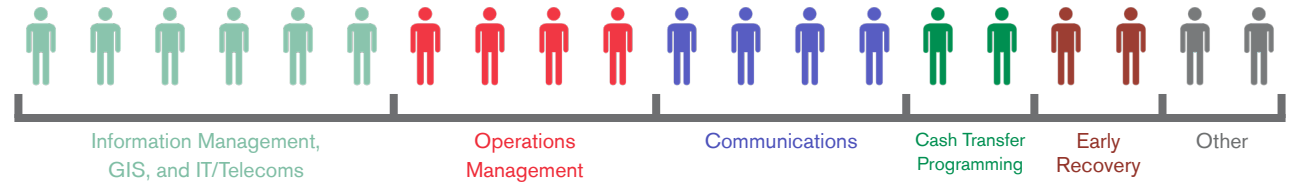

Disaster Response Specialist Deployments by Function

INDONESIA EARTHQUAKES & TSUNAMI

Indonesia was hit hard this year by a series of earthquakes and tsunamis. In July, a 6.4 magnitude quake struck Lombok, killing more than 500 people and damaging nearly 130,000 homes. In September, as teams were still responding in Lombok, another series of earthquakes hit Sulawesi, an island approximately 500 miles to the north. The earthquake triggered a tsunami, landslides, and liquefaction which took more than 2,000 lives.

The American Red Cross team in Indonesia responded immediately. In 2018, the American Red Cross contributed $1 million to support the disaster responses and deployed nine disaster responders to provide technical assistance in Cash Transfer Programming, Operations Management, Security, Information Technology and Telecommunications, Information Management, Early Recovery, and Communications. See the map to the left for more information.