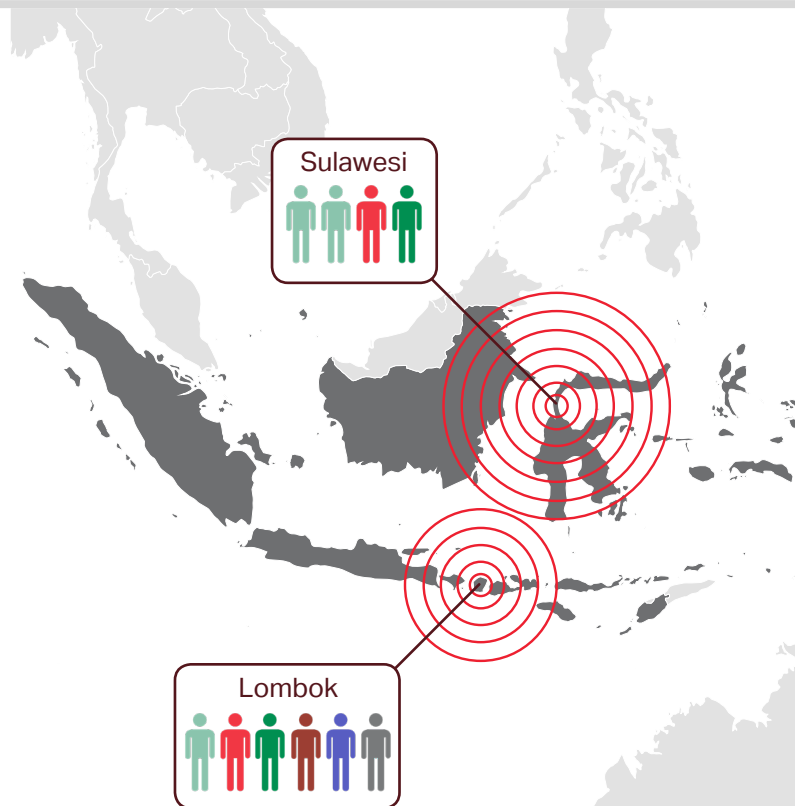

**\$9,114,741**  
contributed to international  
disaster operations

**20**  
disaster response  
specialists deployed

**3,824**  
units of relief supplies  
contributed to operations

- Earthquake / Volcano
- Cyclone / Floods
- Population Movement / Conflict
- Fires / Drought
- Epidemic

### Restoring Family Links

**9,200+**

### INDONESIA EARTHQUAKES & TSUNAMI

Indonesia was hit hard this year by a series of earthquakes and tsunamis. In July, a 6.4 magnitude quake struck Lombok, killing more than 500 people and damaging nearly 130,000 homes. In September, as teams were still responding in Lombok, another series of earthquakes hit Sulawesi, an island approximately 500 miles to the north. The earthquake triggered a tsunami, landslides, and liquefaction which took more than 2,000 lives.

The American Red Cross team in Indonesia responded immediately. In 2018, the American Red Cross contributed \$1 million to support the disaster responses and deployed nine disaster responders to provide technical assistance in Cash Transfer Programming, Operations Management, Security, Information Technology and Telecommunications, Information Management, Early Recovery, and Communications. See the map to the left for more information.